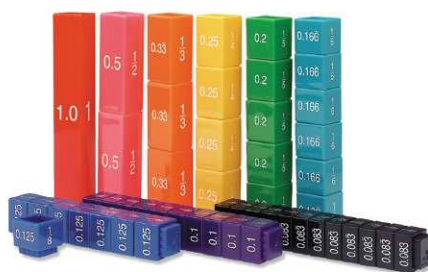

Rainbow Tower® Cubes

Durable, interlocking cubes are perfect for exploring and comparing fractions, decimals, and percents! Students learn by building simple, graphic mathematical models that demonstrate parts to whole, using the cubes alone or with Fraction Tower® Activity Sets.

Fraction Cubes

Staples no. 871892 | **Mfg. no.** LER2510

Equivalency Cubes

Staples no. 931661 | **Mfg. no.** LER2509