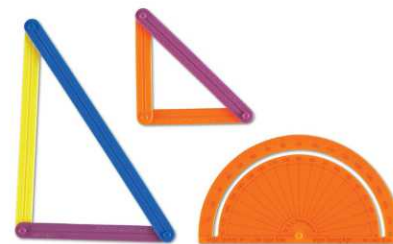

Staples no. 1685292 | **Mfg. no.** 3023

MATH

Algebra Tiles™ Class Set

Students build geometric models of polynomials, exploring firsthand the concepts related to them. Includes 30 student sets, overhead set, and 40-page activity book.

Staples no. 877912 | **Mfg. no.** LER7547

Rainbow Tower® Cubes

Durable, interlocking cubes are perfect for exploring and comparing fractions, decimals, and percents! Students learn by building simple, graphic mathematical models that demonstrate parts to whole, using the cubes alone or with Fraction Tower® Activity Sets.

Fraction Cubes

Staples no. 871892 | **Mfg. no.** LER2510

Equivalency Cubes

Staples no. 931661 | **Mfg. no.** LER2509

AngLegs® Smart Pack

AngLegs® help students classify shapes and angles to teach perimeter, area, and more. Measure shapes by attaching them to two transparent protractors included in each set. Snap-together plastic pieces in six different lengths feature color coding. Set also includes 15 double-sided Activity Cards. Pieces measure 2¼"L – 5¾"L.