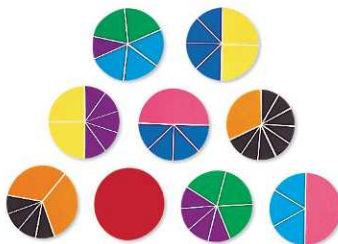

Rainbow Fraction®

Put the power of the color-coordinated Rainbow Fraction® system to work! Lead students in fraction lessons using rainbow overheads as they manipulate color-coded representational circles, tiles and squares.

Circles

Staples no. 845899 | **Mfg. no.** LER0617

Squares

Staples no. 845809 | **Mfg. no.** LER0619

Plastic Tiles with Tray

Staples no. 845930 | **Mfg. no.** LER0615

Foam Magnetic Tiles

Staples no. 875296 | **Mfg. no.** LER0611