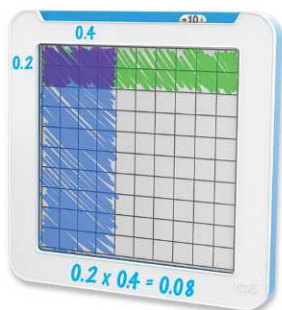

Staples no. 872800 | **Mfg. no.** LER7022

Reading Rods® Sentence Construction

Students practice creating simple, compound, and complex sentences using the 123 color-coded rods that include words and punctuation marks.

Staples no. 24558883 | **Mfg. no.** 95397

MATH

Build-A-Grid

Teach a variety of topics including multiplication, division, fractions, and decimals. Self-storing product includes eight array transparencies and four double-sided cards so students can build more than 35 unique grids. Write & wipe border can be used to work through problem-solving techniques. Includes a guide.