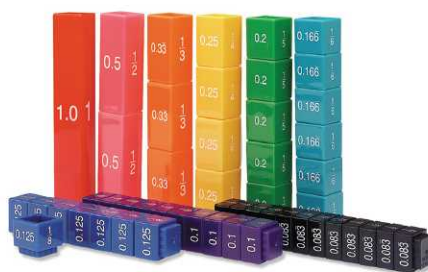

Rainbow Tower® Cubes

Durable, interlocking cubes are perfect for exploring and comparing fractions, decimals, and percents! Students learn by building simple, graphic mathematical models that demonstrate parts to whole, using the cubes alone or with Fraction Tower® Activity Sets.

Fraction Cubes

Staples no. 871892 | **Mfg. no.** LER2510

Equivalency Cubes

Staples no. 931661 | **Mfg. no.** LER2509