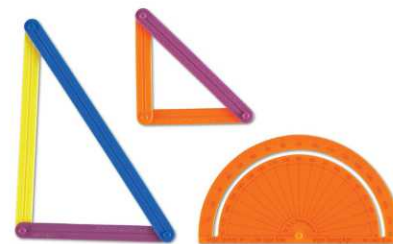

Single
Staples no. 24543992 | **Mfg. no.** 92427

Magnetic Demonstration
Staples no. 24543991 | **Mfg. no.** 92426

Plastic Cuisenaire® Rods

Each color represents a different rod length that can be assigned a different numeric value or unit of measure. Great for improving skills such as fractions, measurement, and more. Rods measure 1 cm–10 cm in length.

Introductory Set
Staples no. 876934 | **Mfg. no.** LER7500

Small Group Set
Staples no. 871413 | **Mfg. no.** LER7513

Classroom Set
Staples no. 883263 | **Mfg. no.** LER7502

AngLegs® Smart Pack

AngLegs® help students classify shapes and angles to teach perimeter, area, and more. Measure shapes by attaching them to two transparent protractors included in each set. Snap-together plastic pieces in six different lengths feature color-coding. Set also includes 15 double-sided Activity Cards. Pieces measure 2¼"L – 5¾"L.