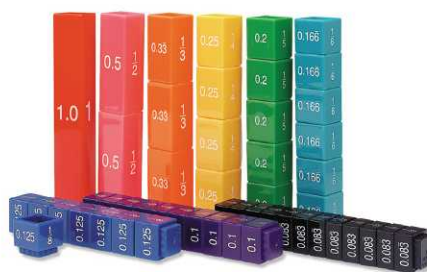

Rainbow Tower® Cubes

Durable, interlocking cubes are perfect for exploring and comparing fractions, decimals, and percents! Students learn by building simple, graphic mathematical models that demonstrate parts to whole, using the cubes alone or with Fraction Tower® Activity Sets.

Fraction Cubes

Staples no. 871892 | **Mfg. no.** LER2510

Equivalency Cubes

Staples no. 931661 | **Mfg. no.** LER2509