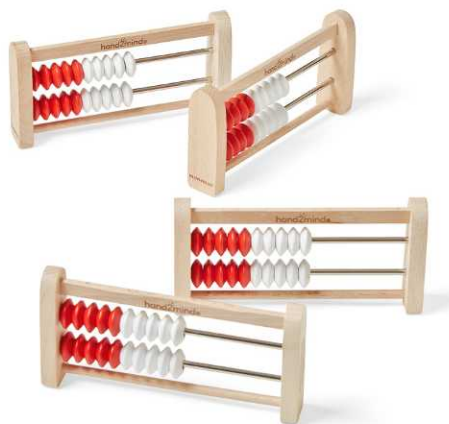

Staples no. 24588176 | **Mfg. no.** 96207

3D Sound & Phonics Cards

These cards cover 47 sounds in the English language and are ideal for students who need practice in phonetic decoding and encoding as well as speech. The front of each card presents a close-up view of a mouth. When students tilt the lenticular card, they see the mouth "move" and watch the sound being formed so they can mimic the movement. Teacher-developed guide provides step-by-step instructions for using the cards.

Staples no. 24544860 | **Mfg. no.** 94474

Mirror My Sounds Phoneme Set

Students practice making 44 sounds of the English language with this all-in-one set. The included booklet shows the correct mouth and tongue position for each sound while the mirror lets students see themselves making the sound. Helps teach explicit phonetics to early readers. Durable case has a built-in kickstand and comfortable side grips. Guide provides step-by-step instructions.

Staples no. 24543981 | **Mfg. no.** 94475

MATH

Magnetic Ten-Frame Answer Boards

Reinforce counting, base ten, and more with double-sided write & wipe boards. Includes four boards, 100 double-sided foam magnetic counters, and guide. Boards measure 7" L x 6 1/4" H.

Staples no. 635551 | **Mfg. no.** LER6645

Mini Rekenreks

Help students visualize number relationships. The rekenrek is a math tool that supports subitizing, counting, adding & subtracting, and more. The mini student version is perfect for use in classrooms and is ideal for groups.