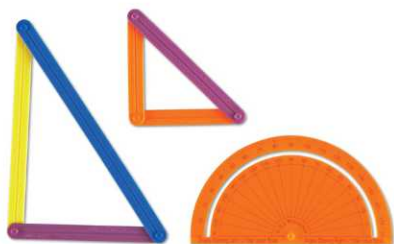

Staples no. 24588199 | **Mfg. no.** 90634

Anatomy Models

Each model includes a display stand and Guide with facts and step-by-step, photo-illustrated assembly instructions.

Heart

Staples no. 877591 | **Mfg. no.** LER3334

Skeleton

Staples no. 881673 | **Mfg. no.** LER3337

Models Set of 4

Staples No. 871184 | **Mfg. no.** LER3338

Kanoodle® Extreme

Brain-bending puzzles—extreme edition! Includes 12 puzzle pieces, guide with 300 2-D and 3-D puzzles, and sliding, adjustable puzzle board (doubles as carrying case).

Staples no. 1685292 | **Mfg. no.** 3023

MATH

AngLegs® Smart Pack

AngLegs® help students classify shapes and angles to teach perimeter, area, and more. Measure shapes by attaching them to two transparent protractors included in each set. Snap-together plastic pieces in six different lengths feature color coding. Set also includes 15 double-sided Activity Cards. Pieces measure 2¼" L – 5¾" L.