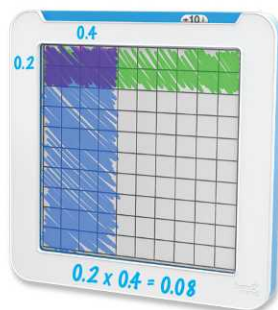

Staples no. 24558892 | **Mfg. no.** 95394

MATH

Advanced NumberLine Clock™

G geared clock helps students calculate intervals of time and solve elapsed time problems. Gears maintain correct hour and minute relationships. Advanced NumberLine Clock comes with a clock frame and two detachable number line chains—one for AM and one for PM. Simply unfold the number line chains, snap them together, and you've created a number line out of a clock.

Set of 6

Staples no. 24567128 | **Mfg. no.** 93410

Build-A-Grid

Teach a variety of topics including multiplication, division, fractions, and decimals. Self-storing product includes eight array transparencies and four doublesided cards so students can build more than 35 unique grids. Write & wipe border can be used to work through problem-solving techniques. Includes a guide.