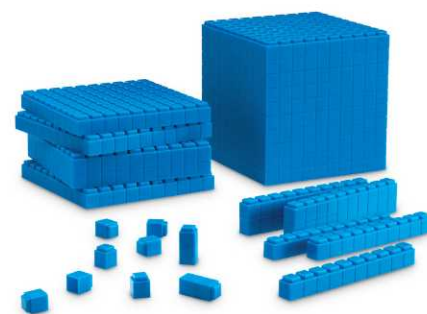

Interlocking Base Ten

Starter Set

Staples no. 884114 | **Mfg. no.** LER6356

Includes 100 units, 30 rods, 10 flats, one cube, and Base Ten book. For 3–4 students.

Classroom Set

Staples no. 874963 | **Mfg. no.** LER6358

Includes 600 units, 200 rods, 20 flats, three cubes, and Base Ten book. For 20–25 students.