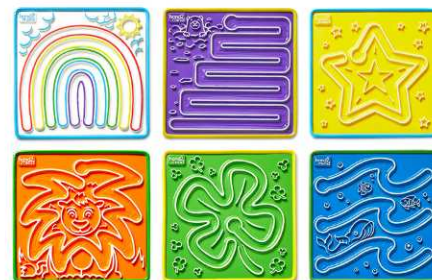

Mindful Maze Sets

Support social-emotional learning and mindfulness while developing self-management skills. Three double-sided breathing boards have indented finger paths that guide students through six breathing exercises (Rainbow Breath, Square Breath, Star Breath, Laddered Breath, Cooling Breath, and Steady State Breath). Includes guide. Mazes are 8" square.

Staples no. 24588173 | **Mfg. no.** 93247

Garden Pack

Staples no. 24558944 | **Mfg. no.** 95418

On a mission to bring learning to life, **Learning Resources®**, **Educational Insights®**, and **hand2mind®** are a trio of brands that are trusted by teachers and loved by families. We are a 375-person strong, family-owned organization with over 60 years of experience in helping kids develop a love of learning.