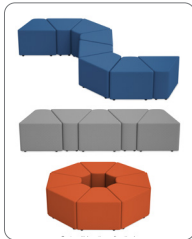

With flexible seating and mobile furniture that easily reconfigures, Flex-Space supports today's **K-12 learning spaces**.

LK284 • Comfy Wedge Lounge Seat

15" w x 20" d x 14" h.

Specify color: 

LK285 • Comfy Hex Lounge Seat

17" w x 15" d x 14" h.

Specify color: 

LK582 • Engage Mobile Wedge Lounge Seat

22 3/5" w x 18" d x 18" h.

Specify color: 

LK583 • Engage Mobile Hex Lounge Seat

20 3/4" w x 18" d x 18" h.

Specify color: 

LK584 • Engage Mobile Round Lounge Seat

18" w x 18" h.

Specify color: 

Mobile Café Tables • 36" in diameter.
LK193 • 36"-High (Shown) | LK198 • 42"-High
Coming in February.

LC258 • Mobile Student Desk with Book Box
28" w x 21" d. Adjusts from 23" to 34" high.
Now in modern gray!

LK486 • Store-It-All Mobile Locking Media Tower
31" w x 19 3/4" d x 38 1/2" h with side shelves folded down.
Now in modern gray!
Coming in February.