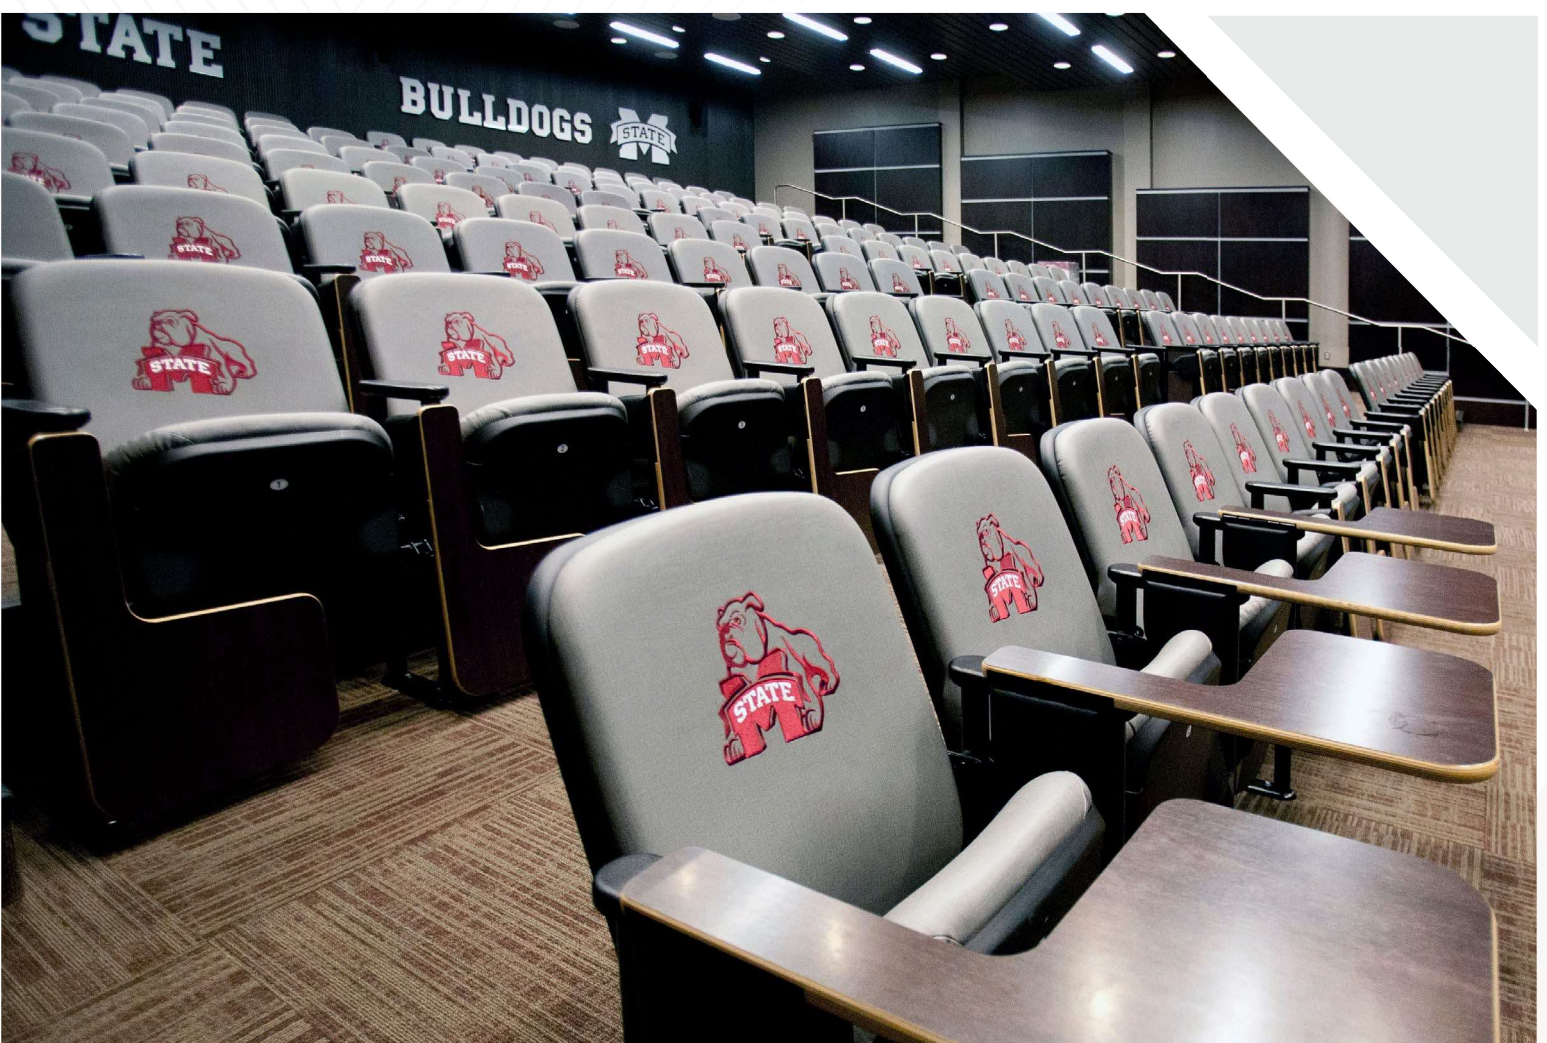

Well-designed athletic facilities go beyond the weight room to address a mix of academic and social spaces in support of student-athletes. A typical day for a student-athlete includes classes, studying, team meetings, training and practice. That's why a superior athletic facility can be a big draw for recruits as well as coaching staff.

APPLICATIONS & SPACES

FILM ROOM, TEAM MEETING & LECTURE

Watching film or listening to a coach's plan is an integral part of game preparation as well as improving individual performance. Comfortable seating can help hold attention and improve retention. KI's auditorium and fixed seating offers plush comfort in a multitude of sizes with various options such as power and data access for personal devices and generously sized tablet arms for note taking.